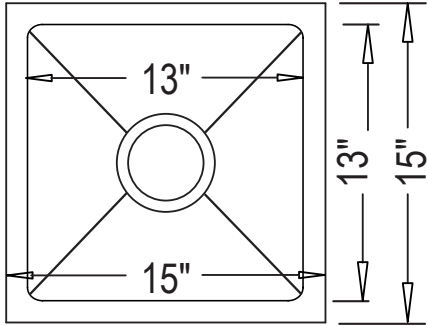

Undermount Kitchen

--- Dimensions ---	
Outer:	15" x 15" x 9"
Inner:	13" x 13" x 9"

Model	Description	Colors / Finishes
R-ZS-500 “Radial Libation”	Undermount Sink	N/A

Included Components

- Mounting Clips
- Cut-out template

Product Specification

This sink shall be a single compartment with 20° inside rounded corner bowl. It shall be 15" in length and 15" in width, with an overall depth of 9". Sink shall be made of 18 gauge stainless steel. Sink shall include installation hardware. Sink shall be UrbanPlace Model R-ZS-500 “Radial Libation”.

R-ZS-500 "Radial Libation"

TECHNICAL INFORMATION

-- Fixture -- *	
Basin Area	13" x 13" x 9"
Drain Hole Diameter	3-5/8"
*Approximate measurements for comparison only.	

Product Image

Front View

Top View

Product Diagram