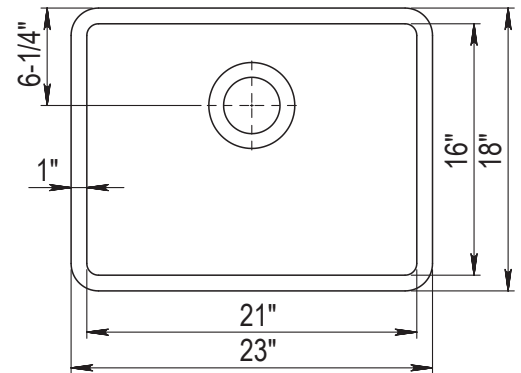

Undermount clips sold separately.
DXF cutout templates are available online.

AVAILABLE COLORS

Shown in White

DIMENSIONS

Specifications and dimensions are not guaranteed and are subject to change without notice.

OVERALL
23" x 18"

BOWL
DEPTH
8½"

DRAIN
DIAMETER
3-½"

JOB INFORMATION

Job Name: _____

Contact: _____

Date Specified: _____

Specifier: _____