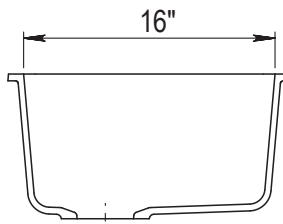

Undermount clips sold separately.
DXF cutout templates are available online.

AVAILABLE COLORS

Shown in White

DIMENSIONS

Specifications and dimensions are not guaranteed and are subject to change without notice.

OVERALL
23" x 18"

BOWL
DEPTH
8½"

DRAIN
DIAMETER
3-½"

JOB INFORMATION

Job Name: _____

Contact: _____

Date Specified: _____

Specifier: _____