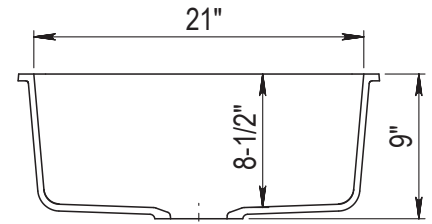

Undermount clips sold separately.
DXF cutout templates are available online.

AVAILABLE COLORS

Shown in White

DIMENSIONS

Specifications and dimensions are not guaranteed and are subject to change without notice.

OVERALL
23" x 18"

BOWL
DEPTH
8½"

DRAIN
DIAMETER
3-½"

JOB INFORMATION

Job Name: _____

Contact: _____

Date Specified: _____

Specifier: _____